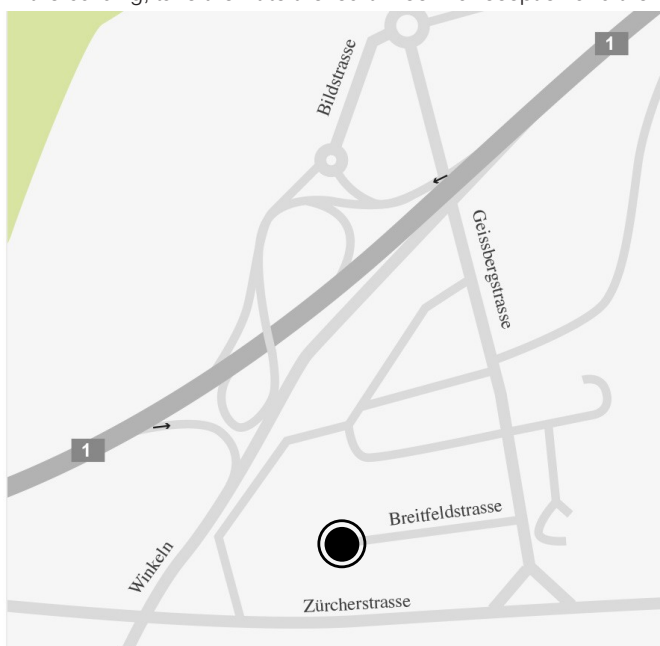

Arriving from the Wil area, take exit 80 for Winkeln / Herisau and keep going in the direction of St Gallen / Abtwil. At the crossroads (light signal), turn left into Zürcherstrasse and turn left again at the next light signal in the direction of Abtwil, after that turn left into Breitfeldstrasse about 100 m before Car Centre West. You arrive at destination after about 250 m. You can park your vehicle in front of the building in the visitor parking to the left.

Public transport

Arriving from St Gallen railway station, walk across the station square (about 1 minute) to board the bus in the direction of Gossau SG railway station for four stops (about 10 minutes) up to stop Russen. There, use the underpass for Breitfeldstrasse and turn left into Breitfeldstrasse at Car Centre West; after about 250 m, house "Kurt", Breitfeldstrasse no. 13, will be directly in front of you.

Arriving from Gossau SG railway station, board the bus in the direction of St Gallen railway station for 16 stops (about 16 minutes) up to stop Russen. There, use the underpass for Breitfeldstrasse and turn left into Breitfeldstrasse at Car Centre West; after about 250 m, House "Kurt", Breitfeldstrasse no. 13, will be directly in front of you.

In the building, take the lift to the fourth floor via reception and then turn right for the VPZ entrance.

Vermögens Planungs Zentrum AG

Breitfeldstrasse 13, CH-9015 St. Gallen, Telephone +41 71 282 22 88

www.vpz.ch