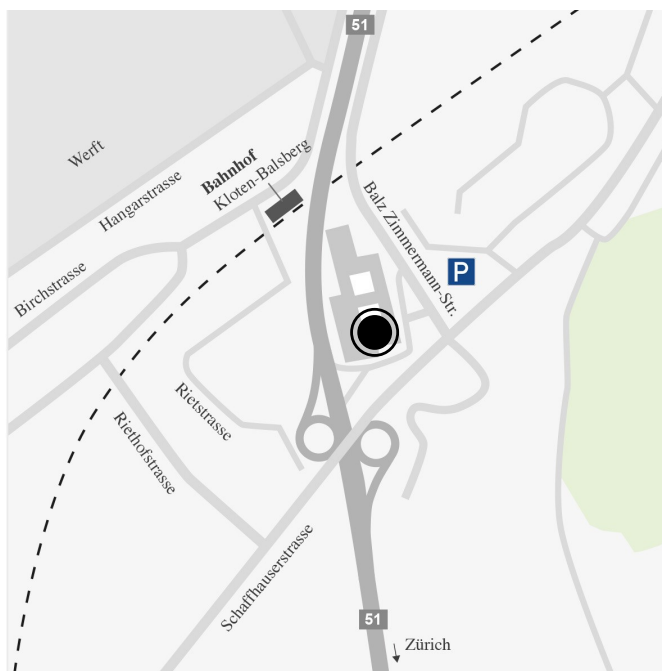

Headquarters Zürich Flughafen

By car (motorway A1, A3)

Arriving from Zürich, motorway in the direction of Zürich Airport, exit Kloten/Glattbrugg. Keep to the very right in the direction of Kloten. At the next light signal, turn left into Balz Zimmermann-Strasse. After approx. 50 m, turn right into parking Hardacher and park. The parking is chargeable.

Arriving from Bülach, take motorway exit Glattbrugg in the direction of Kloten. At the next light signal after the motorway overpass, turn left into Balz Zimmermann-Strasse. After approx. 50 m, turn right into parking Hardacher and park. The parking is chargeable.

By train

The VPZ can be reached directly by railway S7. Alight at Kloten-Balsberg railway station. A staircase leads directly down to Balz Zimmermann-Strasse. Then turn left under the rail overpass and you arrive after 200 m. Should you travel by S2 or S5, you will have to take a bus or tram. You can also reach Kloten railway station or Zürich Airport by suburban railway or long-distance trains. We will be pleased to pick you up by arrangement. Please make sure you check the timetable.

Bus/tram

There is a bus stop directly in front of the building. During peak hours, bus lines 1, 2, 520, 530, 759 and 768 run every six minutes on average. Tram 10 also stops at Balsberg. The VPZ is about a 10 minutes' walk away.

Please report to reception at the main entrance.

Vermögens Planungs Zentrum AG

Postfach, 8058 Zürich Flughafen, Balz Zimmermann-Strasse 7, CH-8302 Kloten, Telephone +41 44 880 11 11